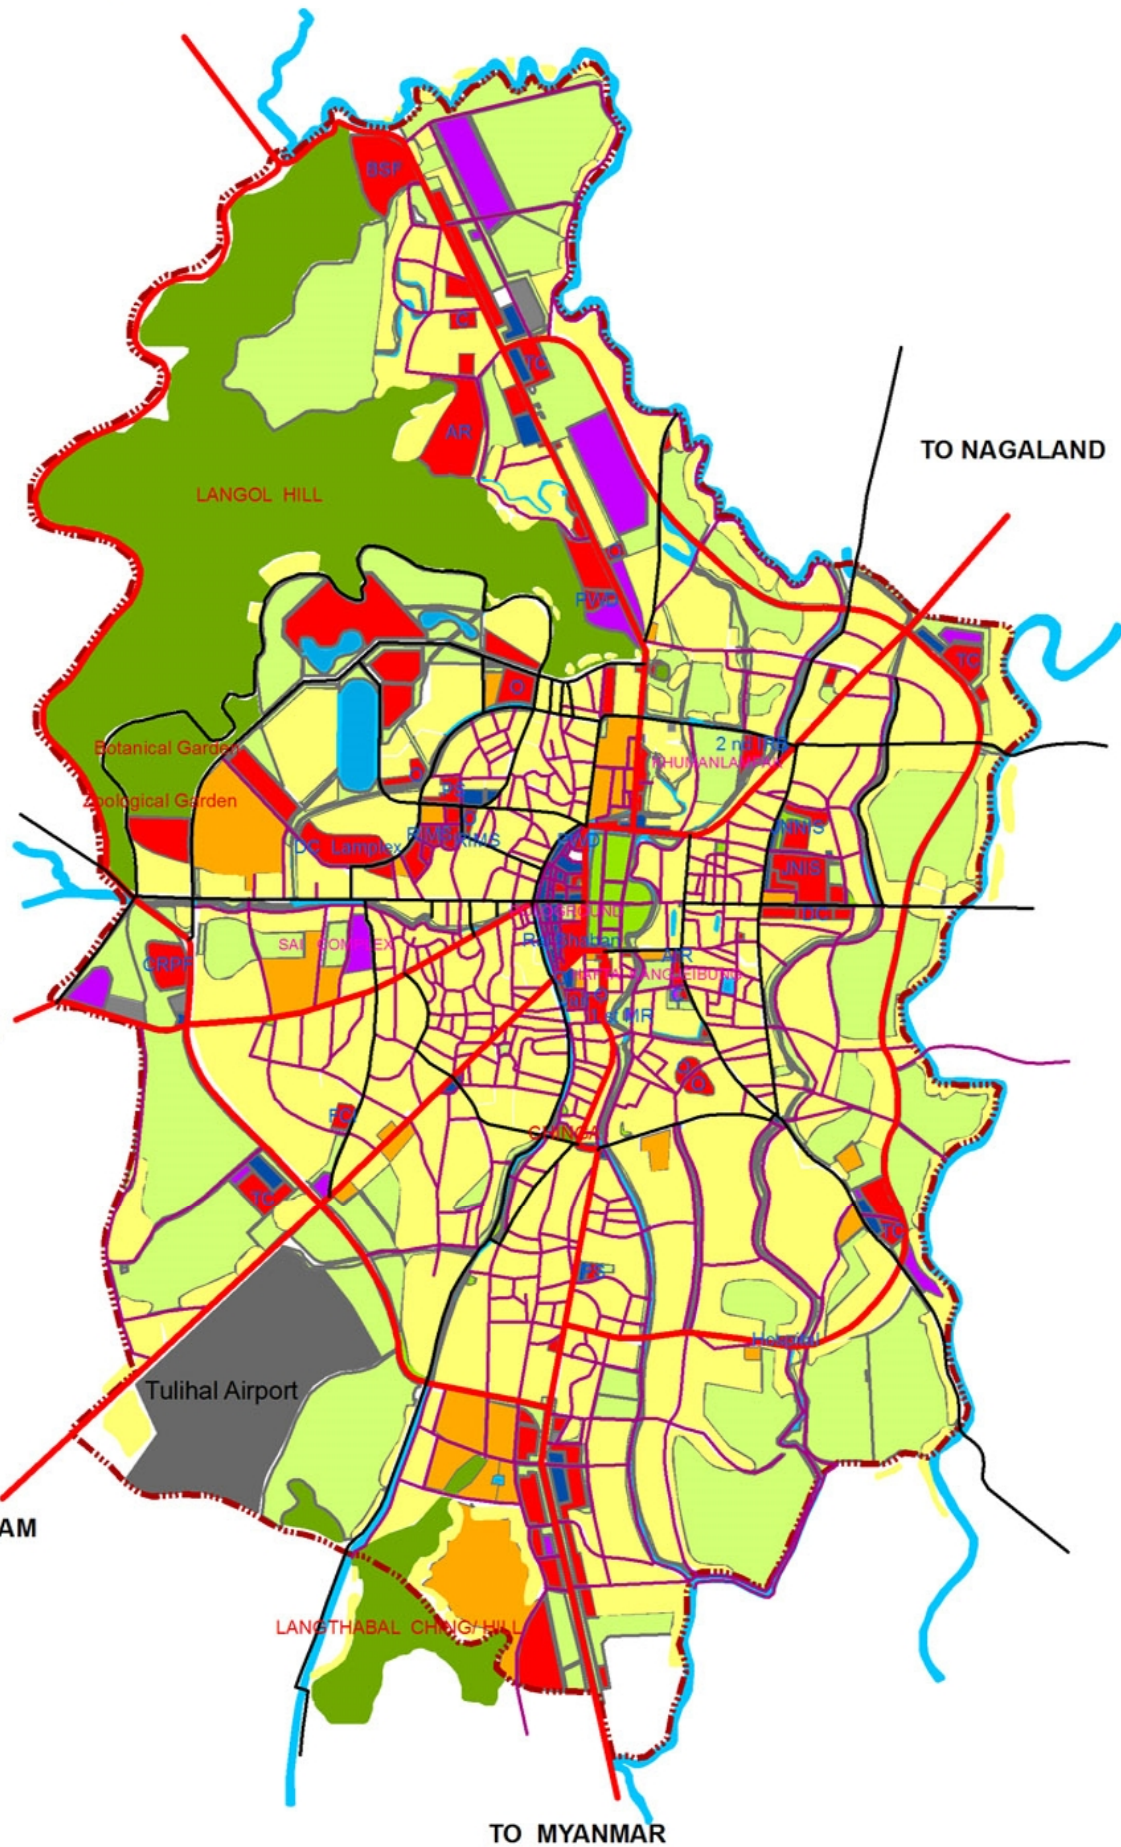

MASTER PLAN GREATER IMPHAL - 2011AD

TO NAGALAND

Legend

- Greater Imphal bound
- Municipal boundary
- Transportation
- MDR
- Govermential
- Educational
- Commercial
- Residential
- Airport
- Recreation
- Transport Nagar
- Manufacturing
- Temple
- Water body
- Hill
- Green belt
- GDD

SAM

ZORAM

TO MYANMAR